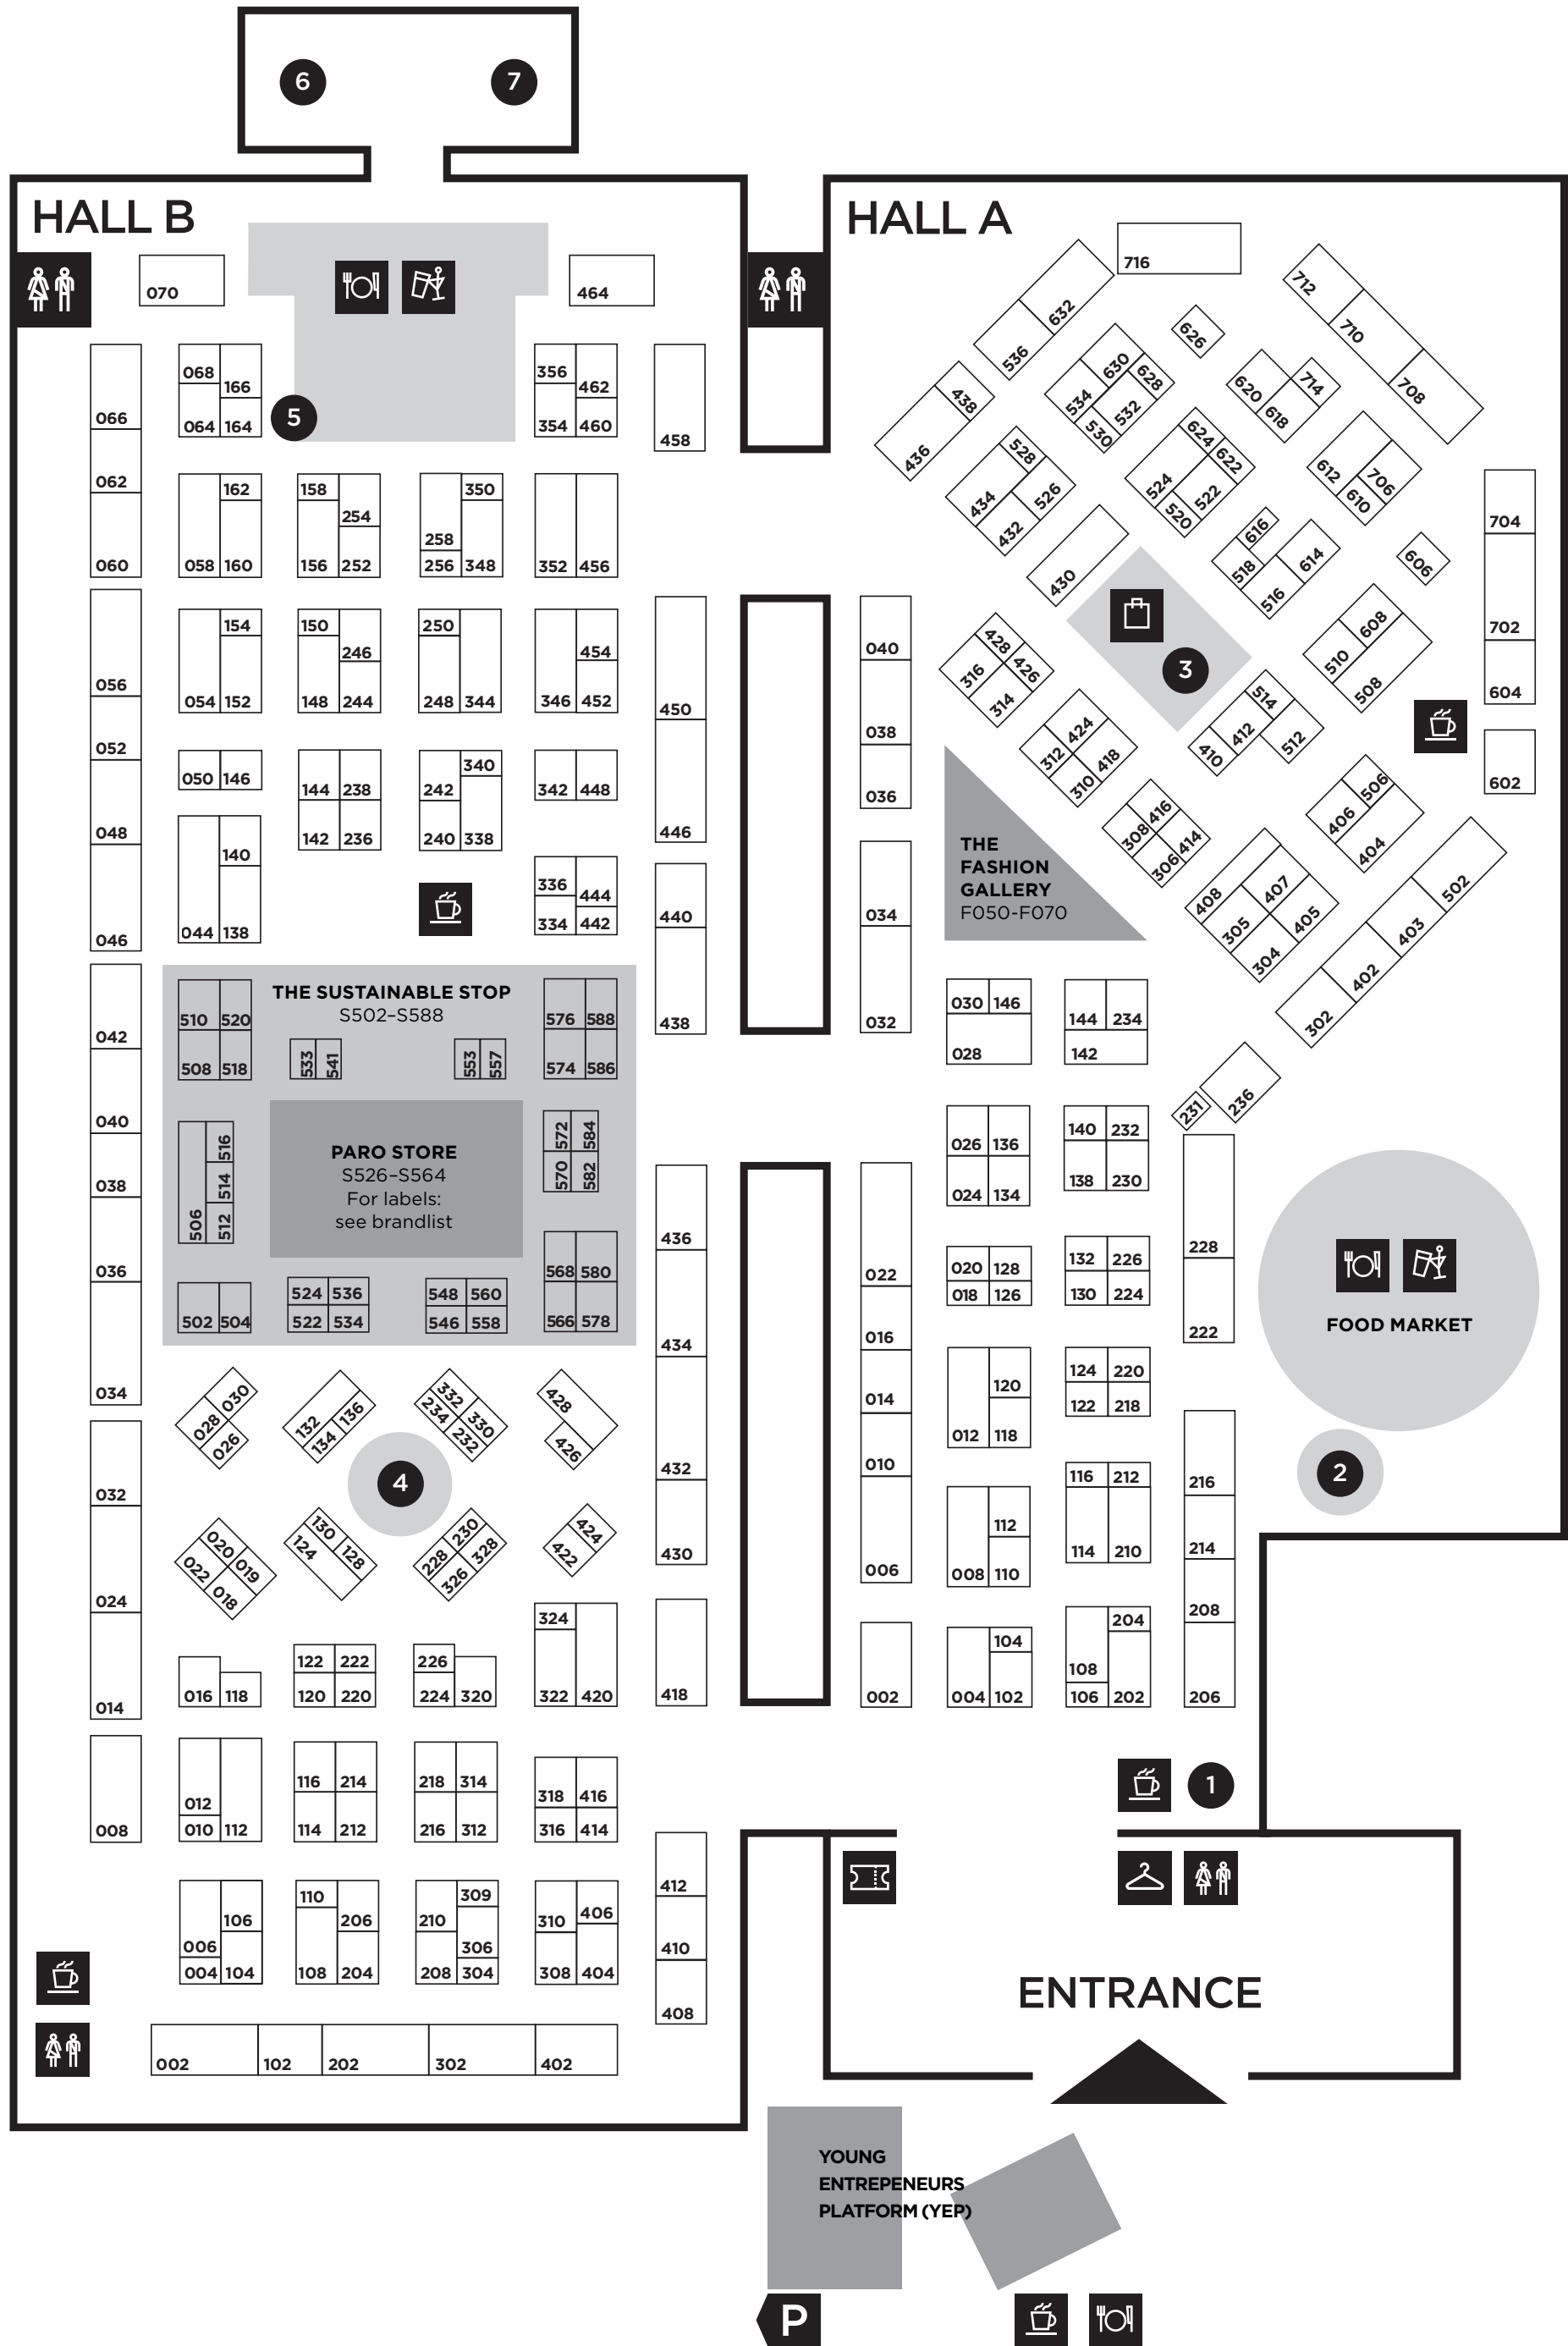

MODEFABRIEK FLOORPLAN

AMSTERDAM FASHION TRADE EVENT JULY 10-11 2022

HALL A

- 1 CAROUSELFIE
take a selfie
- 2 PRESS AREA
- 3 MF STORE

HALL B

- 4 TRENDAHUB
5 min trend update
- 5 MAGZ
media partners

- 6 TALKS
free access all day
- 7 MASTERCLASSES
free access all day