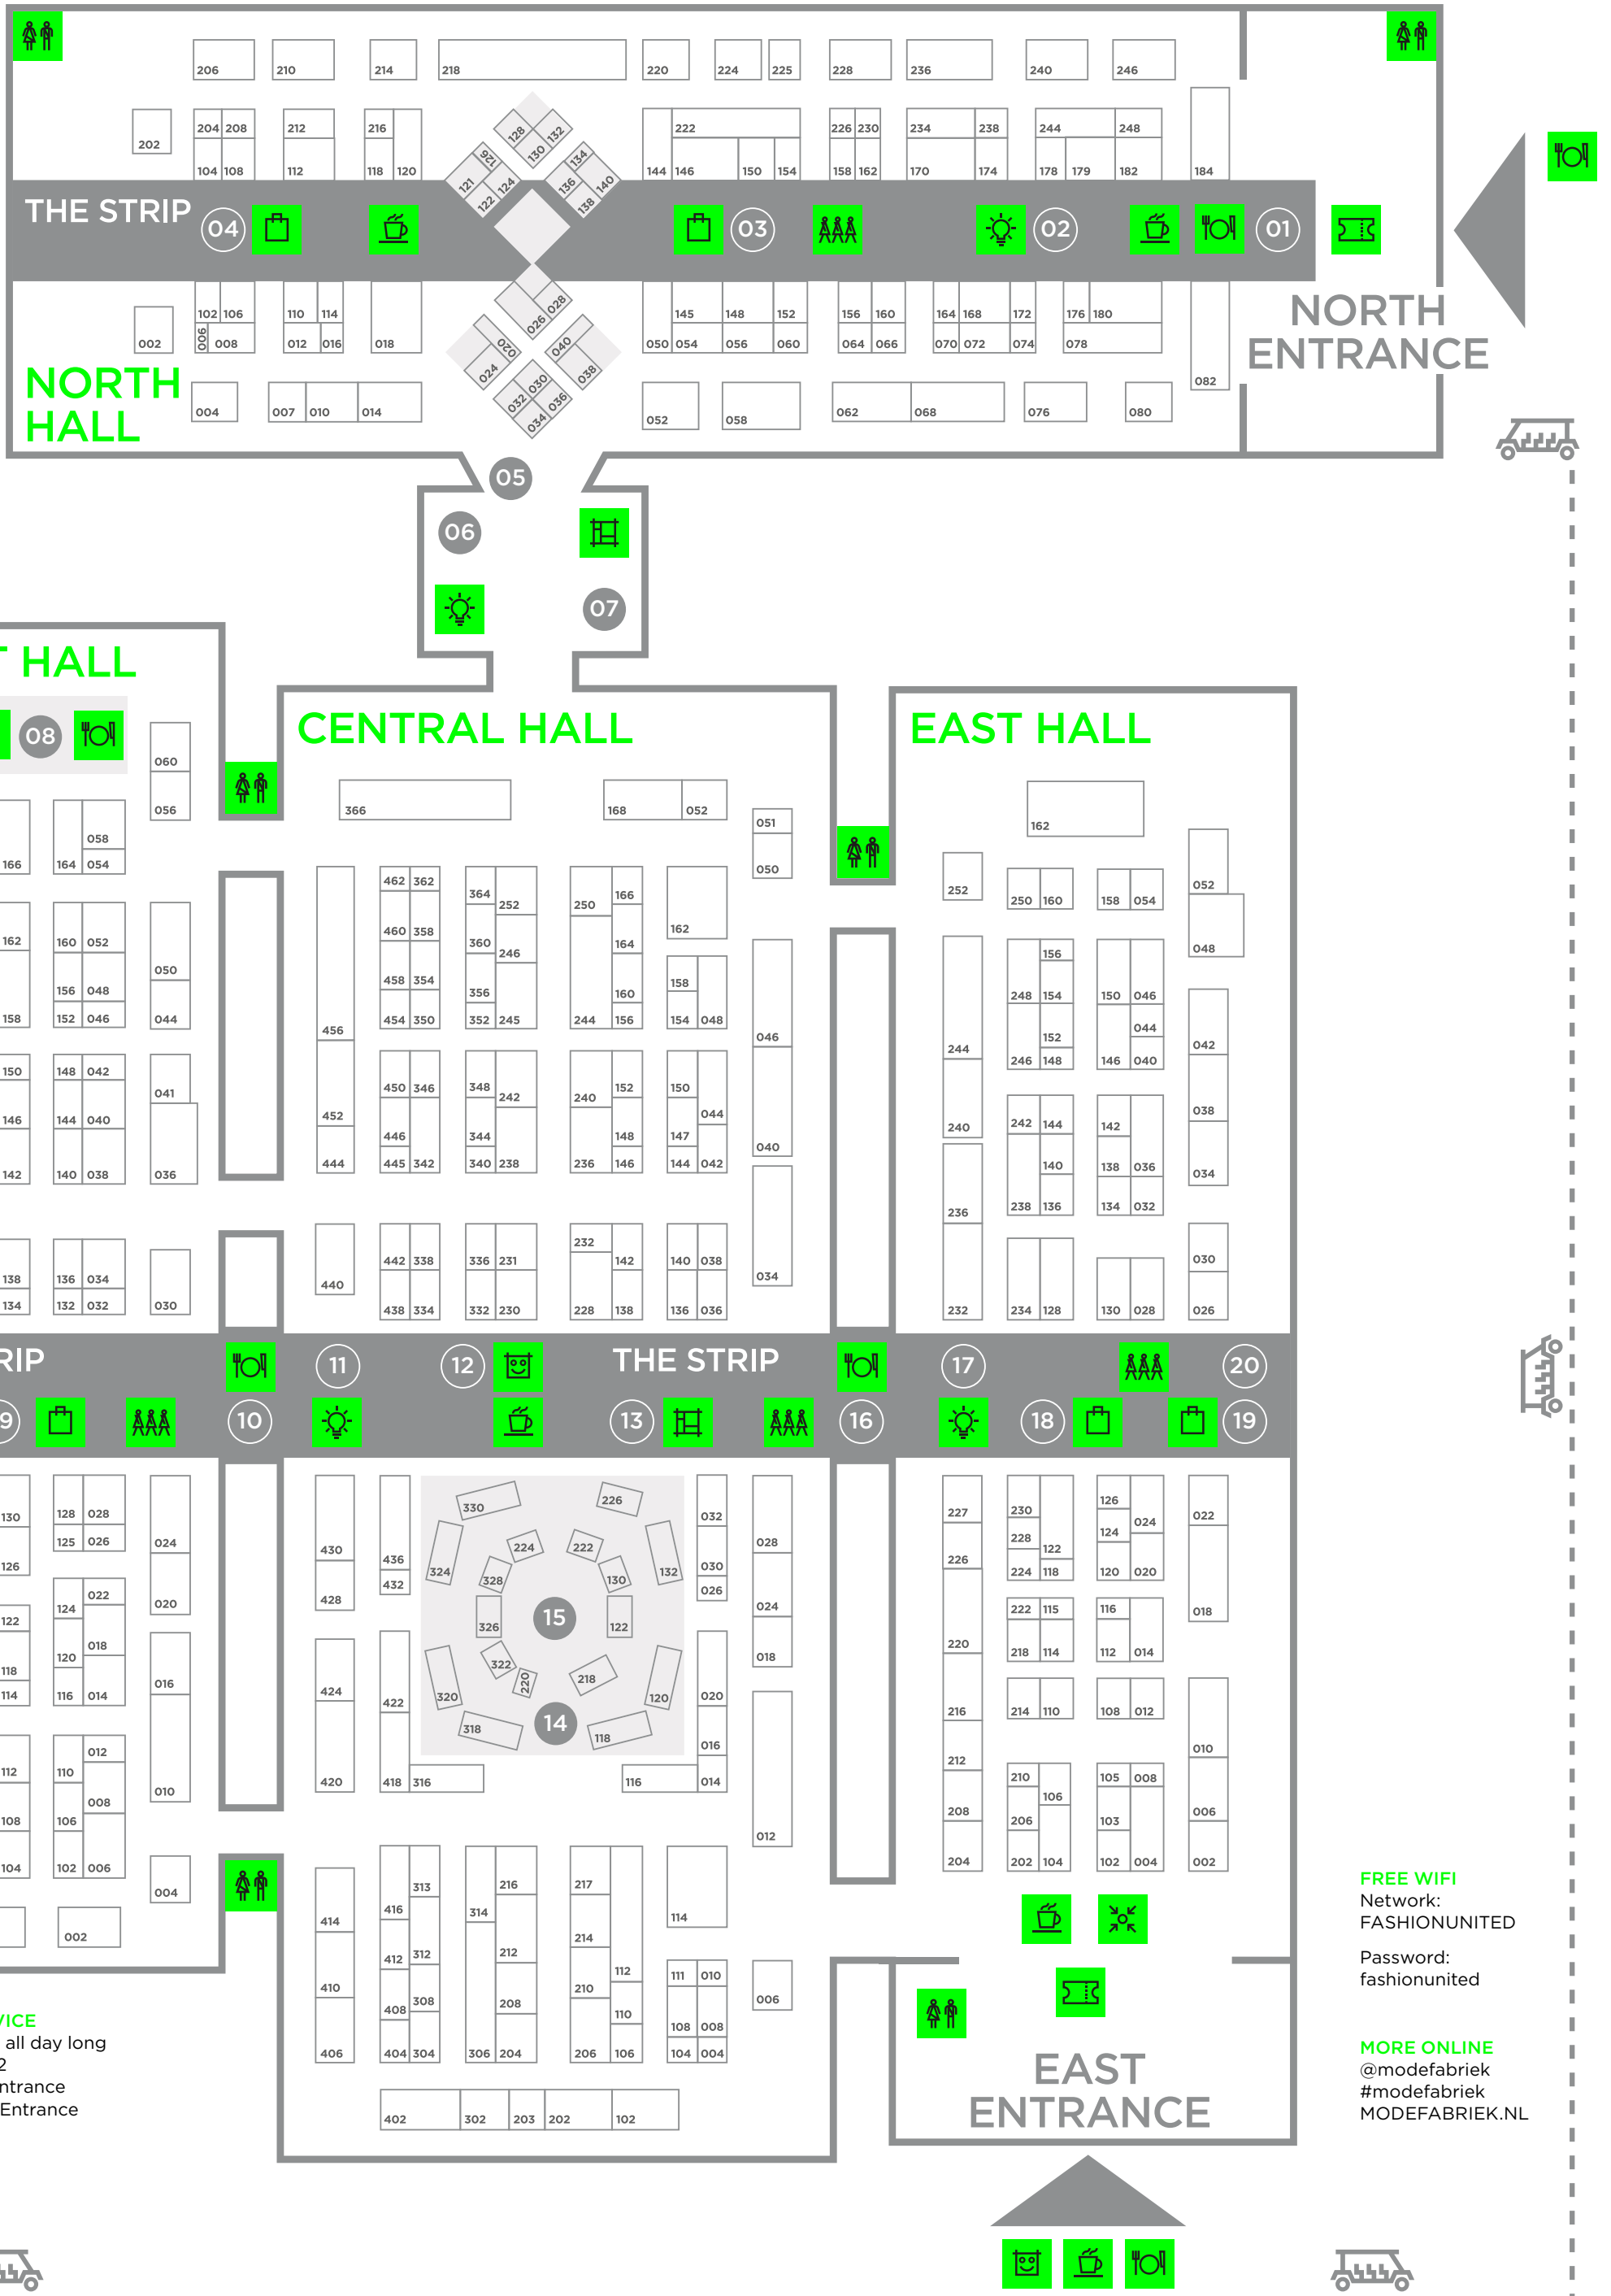

## CENTRAL HALL

- 11 TRENDAHUB - 5 min trend update
- 12 TRIBUTE TO - the selfie
- 13 GRADUATES 2018 - expo
- 14 THE FASHION LOBBY
- 15 PRESS AREA
- 16 FOOD & DRINKS - sushi stop

## EAST HALL

- 17 TRENDAHUB - 5 min trend update
- 18 DRESS LIKE A MAN - the skirt
- 19 ABC - bookstore
- 20 MAGZ - media partners

## THE STRIP (all items for sale!)

- 02 WORK IT - workshops
- 03 MODEFABRIEK X HTNK - curated store
- 04 SCREENSHOP - experience store
- 09 COLOURSHOPPING - store
- 11 TRENDAHUB - 5 min trend update
- 12 TRIBUTE TO - the selfie
- 13 GRADUATES 2018 - expo
- 17 TRENDAHUB - 5 min trend update
- 18 DRESS LIKE A MAN - the skirt
- 19 ABC - bookstore
- 20 MAGZ - media partners

FASHION SHOW - SHOWTIMES ON THE STRIP 12.00 - 14.00 - 16.00 IN NORTH HALL 13.00 - 15.00 GOING FROM EAST TO WEST HALL

**SHUTTLE SERVICE**  
 Back and forth, all day long  
 Stop 1: P1 & P2  
 Stop 2: East Entrance  
 Stop 3: North Entrance