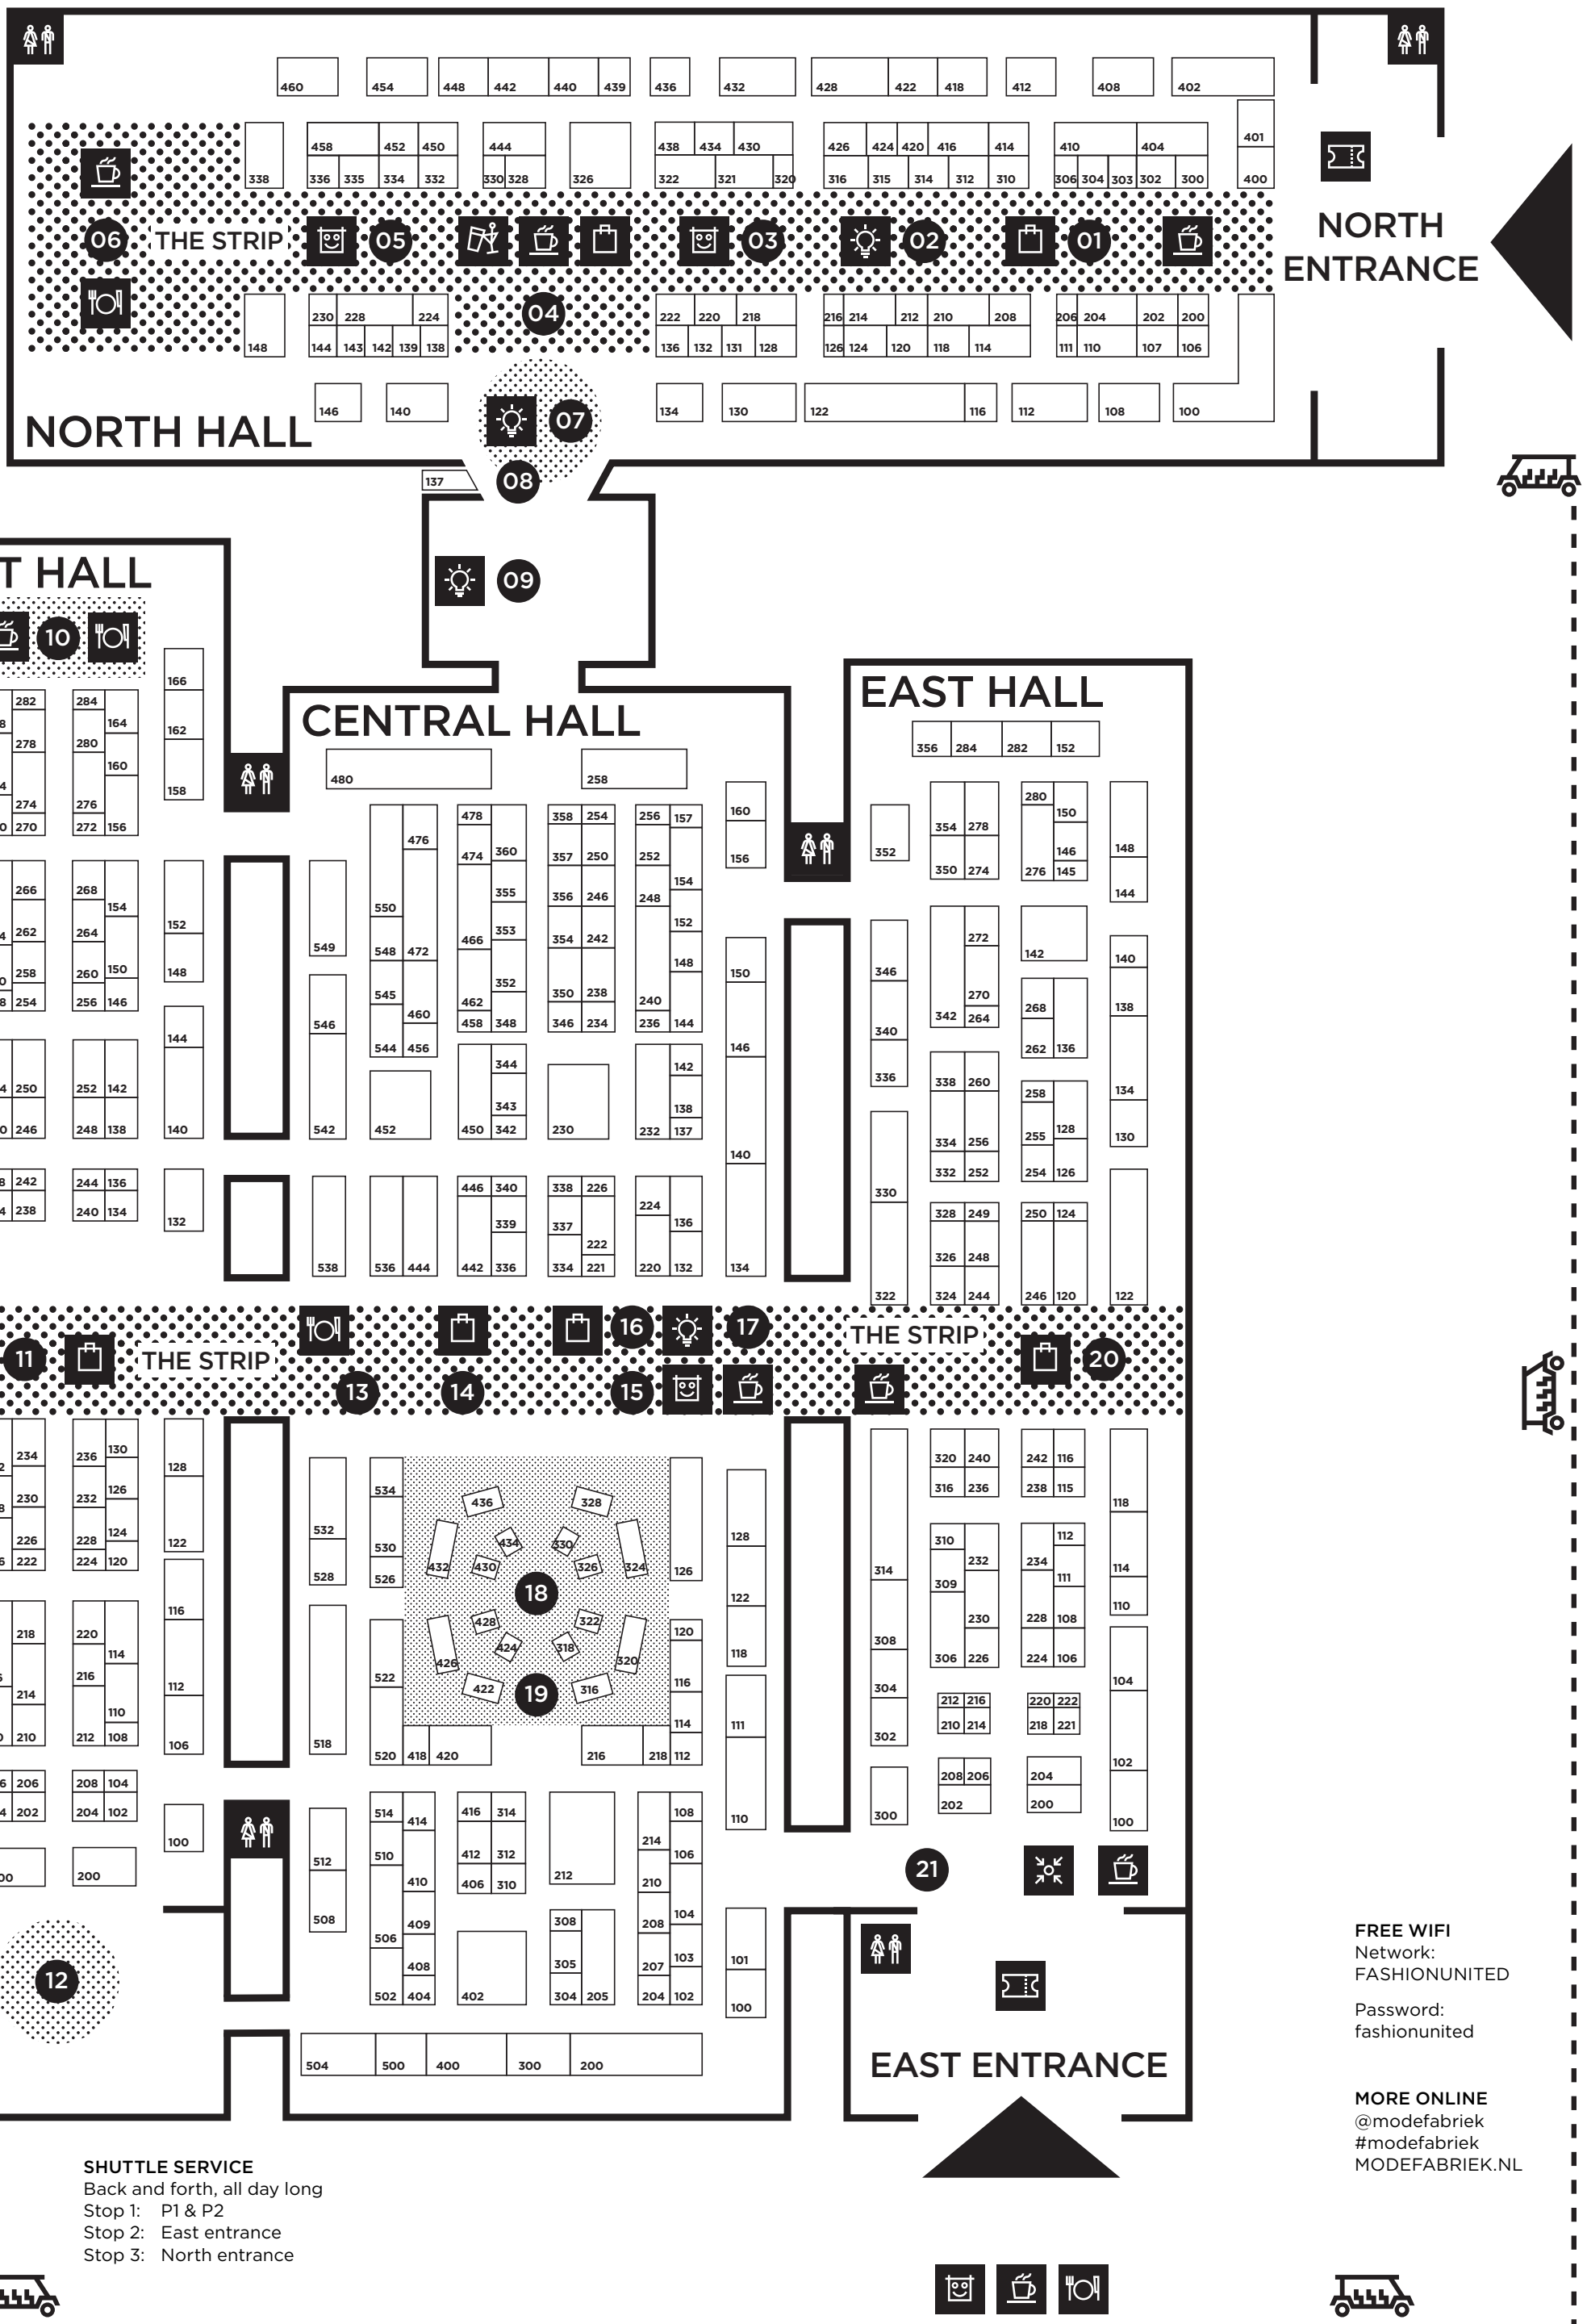

CONNECTING HALL

- 07 EXPERT ADVICE - about online business
- 08 LIGHTSPEED - retail POS
- 09 MF TALKS - free access all day

WEST HALL

- 10 FOODTRUCK - coffee & bites
- 11 DOTSHOP - store
- 12 FASHION MATCH - business speed date

CENTRAL HALL

- 13 FOOD & DRINKS - bar & vegan food
- 14 EUROPSHOP - store
- 15 SELFIE PLAYGROUND - take a selfie
- 16 BOOKSTORE - by the American Book Centre
- 17 TRENDHUB - 5 min trend update
- 18 PRESS AREA
- 19 THE FASHION LOBBY - accessories edition

EAST HALL

- 20 DO!SHOP - store
- 21 MAGZ - media partners

THE STRIP (all items for sale!)

- 01 MODEFABRIEK X HTNK - curated store
- 02 WORK IT - workshops by HTNK, matchmakers in fashion
- 03 FUN RETAIL INSPIRATION - augmented reality area
- 04 DRESS LIKE A MAN - do it
- 05 MEN WILL BE BOYS - racing circuit
- 11 DOTSHOP - store
- 14 EUROPSHOP - store
- 15 SELFIE PLAYGROUND - take a selfie
- 16 BOOKSTORE - by the American Book Centre
- 17 TRENDHUB - 5 min trend update
- 20 DO!SHOP - store